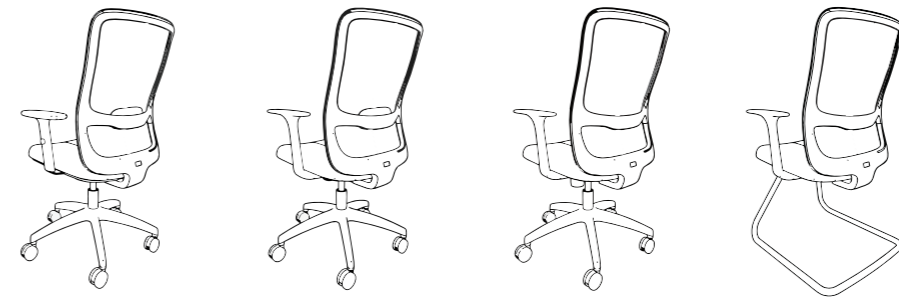

COL60SW/COL61SW

COL62SW/COL63SW

COL64TW/COL65TW

COL70GW/COL71GW

椅背 Back

AK系列

椅座 Chair Seat

TM系列

鉴于产品不断求进更新，产品规格等日后若有变动，产品以实物为准，如有修改不再另行通知。
Product specification changes are subject to the real product. No further notice prior to changes.