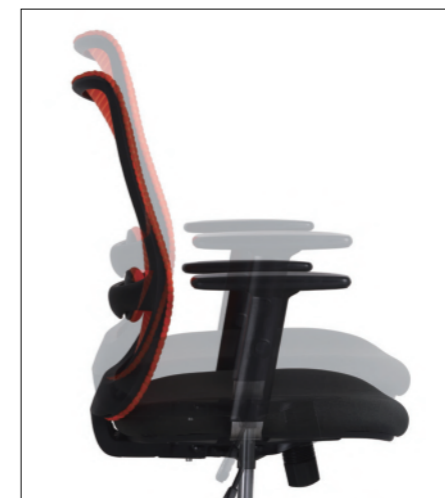

Olive's design inspiration comes from classical yoga modelling

With fruity and soft material "having a seat" is easy to enjoy. The design of the back retainer rail and the foam lumber support make it more comfortable, and it shows that the profound of yoga is very good and that it is at its 'natural balance'.

座椅高度调节
Seat height adjustment

扶手升降调节 (仅限于高配升降扶手)
Adjustable liftable armrests(only for supply lifting armrests).

倾仰角度调节、倾仰锁定及力度调节
Tilting angle adjustment, tilting locking and tension control.

腰托共三档角度调节
Lumbar support angle can be adjusted with three gears.