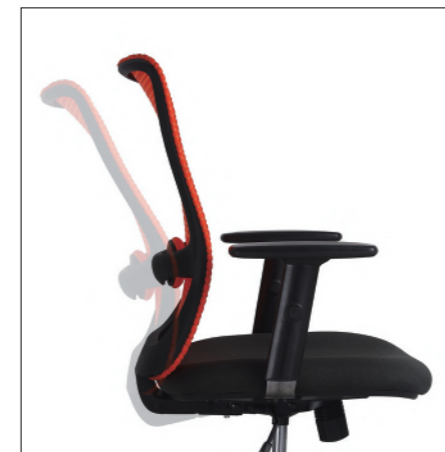

Olive's design inspiration comes from classical yoga modelling

With fruity and soft material "having a seat" is easy to enjoy. The design of the back retainer rail and the foam lumber support make it more comfortable, and it shows that the profound of yoga is very good and that it is at its 'natural balance'.

座椅高度调节
Seat height adjustment

扶手升降调节 (仅限于高配升降扶手)
Adjustable liftable armrests(only for supply lifting armrests).

倾仰角度调节、倾仰锁定及力度调节
Tilting angle adjustment, tilting locking and tension control.

腰托共三档角度调节
Lumbar support angle can be adjusted with three gears.