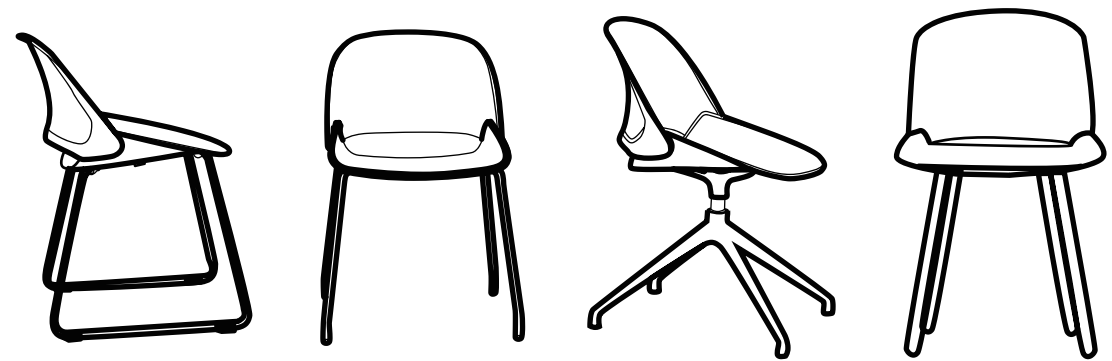

FABRIC LOUNGER CHAIR SERIES

木脚 \ 圆管金属脚 \ 四星金属脚

Wooden Legs \ Tube Metal Legs \
Four-star Metal Legs

塑框休闲椅系列

繁杂世界里，给设计做减法，
捕捉一种朴素而愉悦的可能性。
纤薄侧视线条，干练梯形下脚，
赋予空间更多自由。

Plastic Framed Lounge Chair

In this complicated world, less is
more, and a simplifying design
would possibly bring another kind
of pleasure.

—
在高效、快节奏的工作间歇，辟一方安静角落，让紧绷的神经得以舒缓。片刻休憩，与灵感不期而遇。

Take a break from your fast-paced work, find a quiet corner and soothe your tight nerves: a moment of rest leads you to inspiration.

MULTICOLOR

多种颜色搭配，座套可拆卸，免去藏污垢的烦恼。

Removable and washable seat cushion with multiple colors to choose from, helping you avoid the annoyance with dirt.