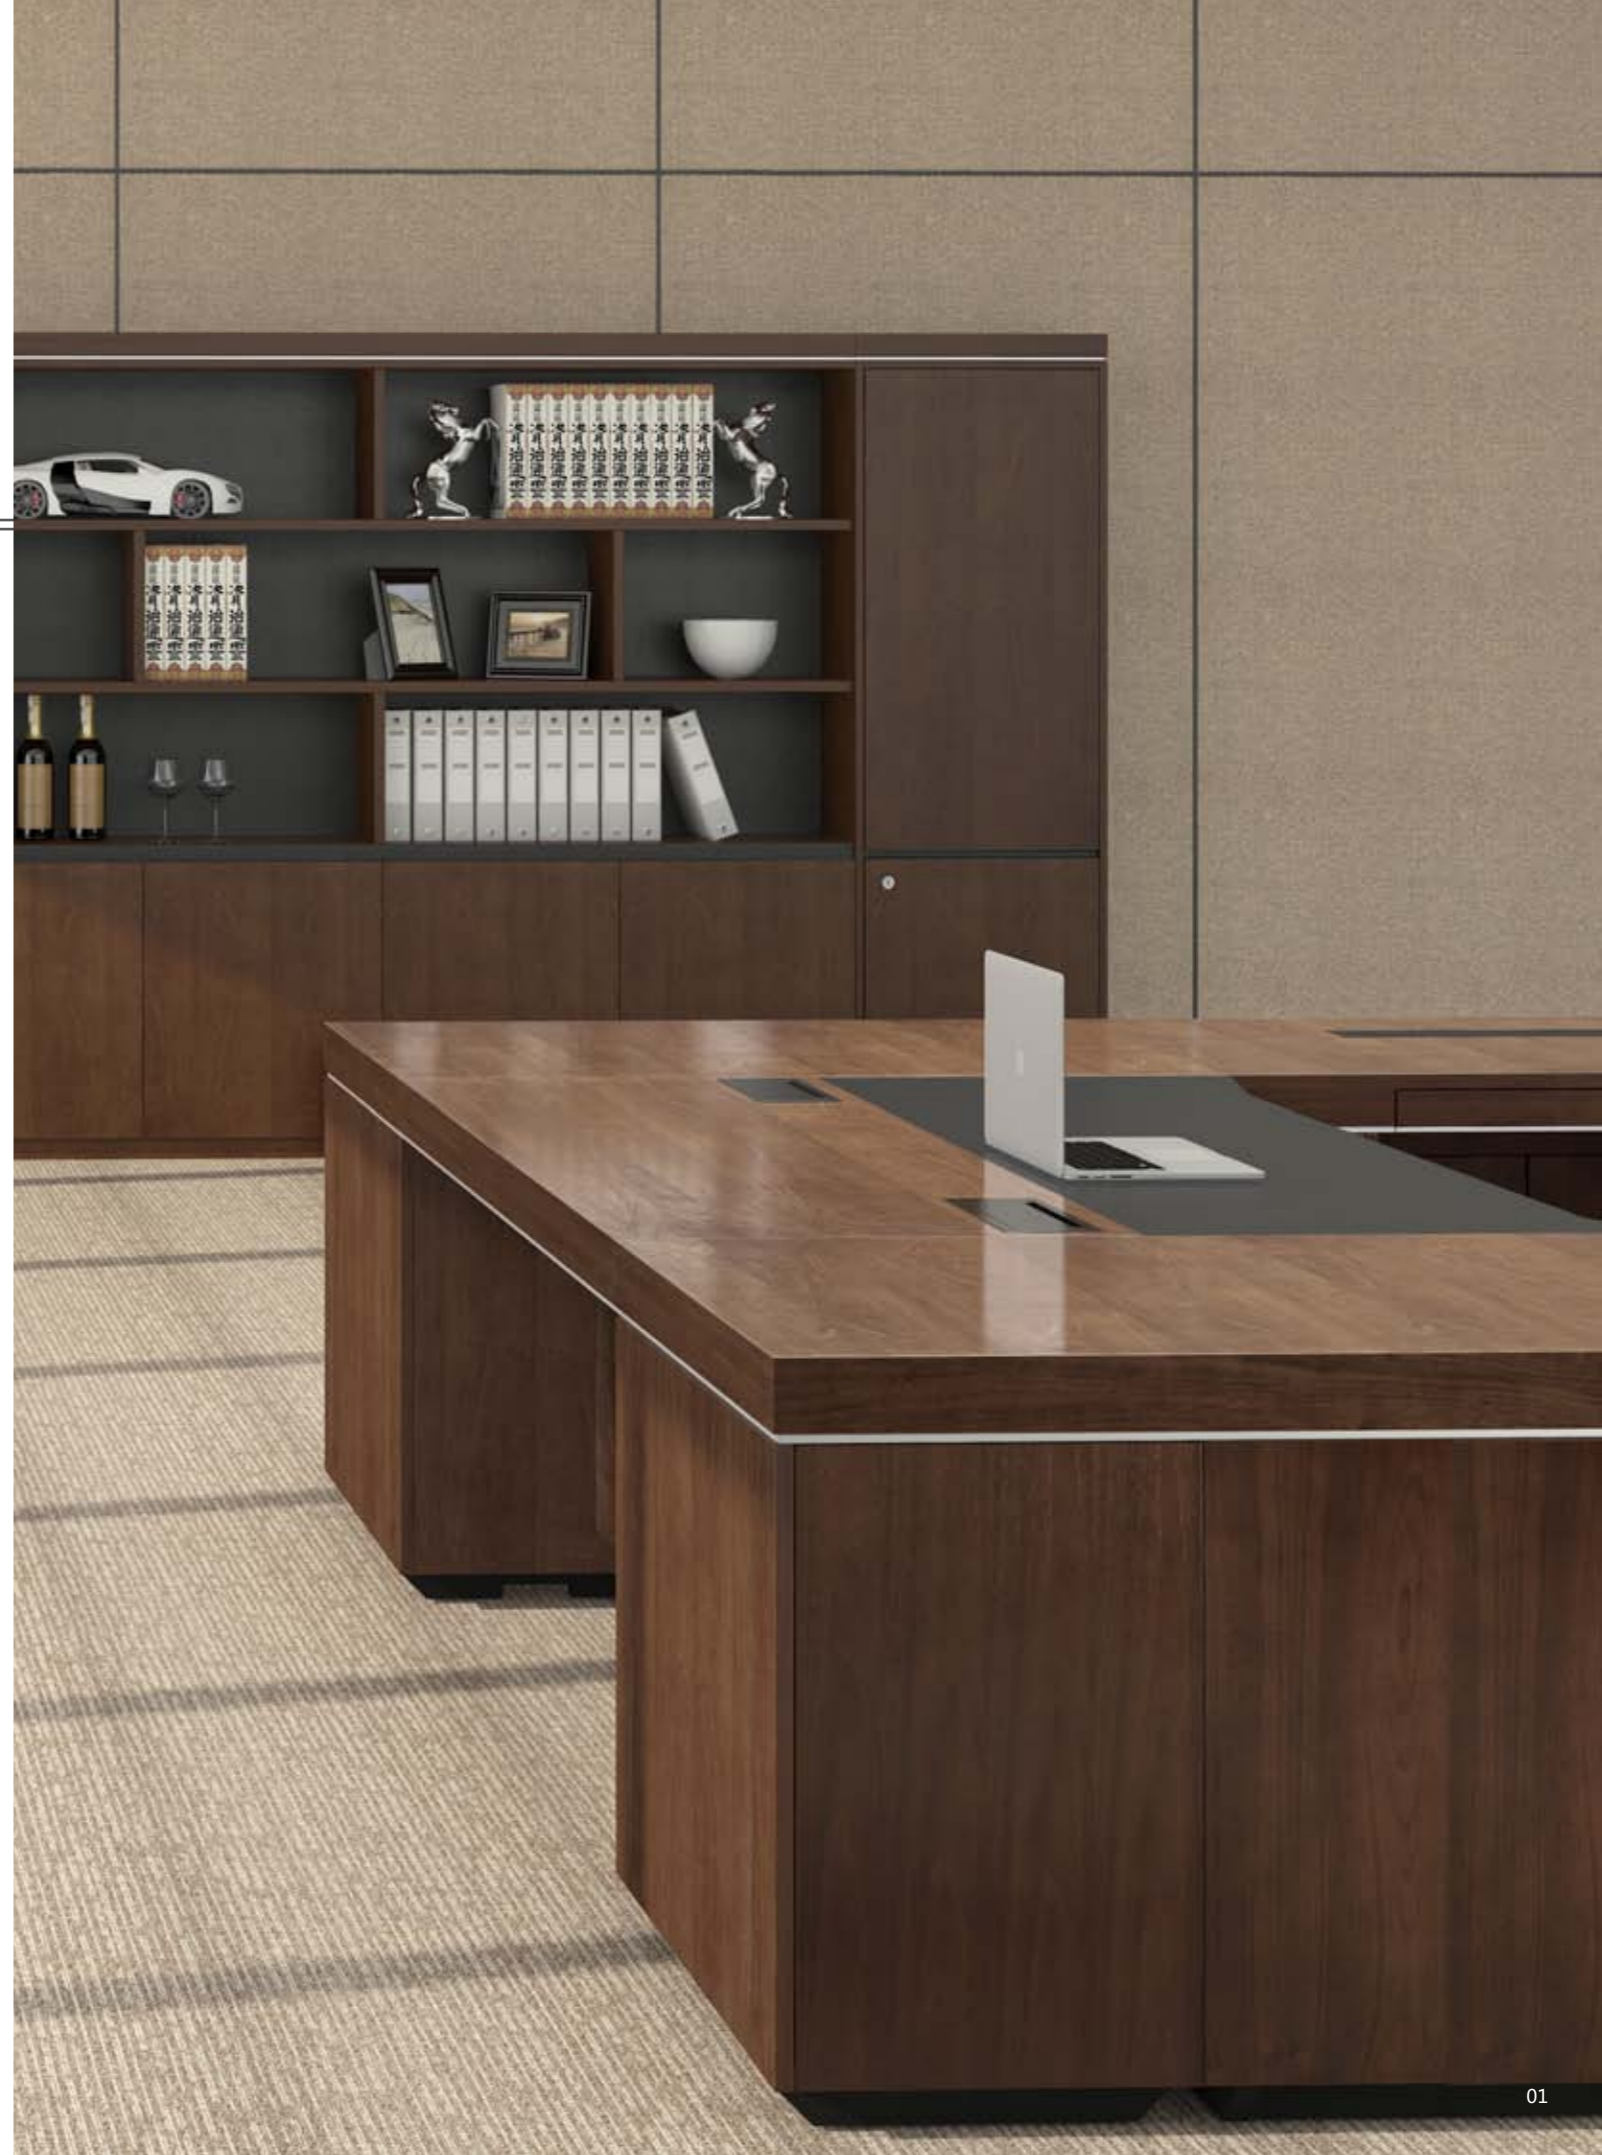

精英职场哲学

数百年前，英格兰国王查理二世发明口袋方巾，最开始的用途为擦汗或者遮挡灰尘等。到了现代，这已变成西装的必备装饰品。

“适当精妙点缀，展现绅士风范。”这一理念成为我们的设计师的灵感源泉，并应用在领轩的设计之中。以装饰亮条修饰实木结构，沉稳之中闪现亮点，匹配精英光芒。保留传统中式结构，以现代手法表现；主侧台同平面设计，蕴藏平衡；舒适容膝空间，彰显有容乃大的胸怀，继承绅士礼仪。

这，就是领轩的精英职场哲学。

Workforce philosophy of elite

Hundreds of years ago, England king Charles II invented pocket square and it was used for sweating and sheltering from the dust. In modern society, pocket square has already become the necessary decoration of suits.

“Proper exquisite decoration, expresses gentlemen manner” This concept becomes the source of inspiration of our designers and applied in LEASUR. Solid wood frame embellished by metal panel, decorative shining lace and matches with elite. Keep the Chinese traditional frame and manifested by modern skills. Main side stage same as graphic design, contains balance; comfortable kneehole space, demonstrates co-develop and inherits the gentlemen manner.

That is the elite workforce philosophy of LEXON.