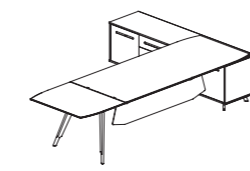

Executive Table