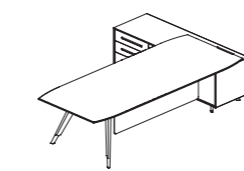

Executive Table