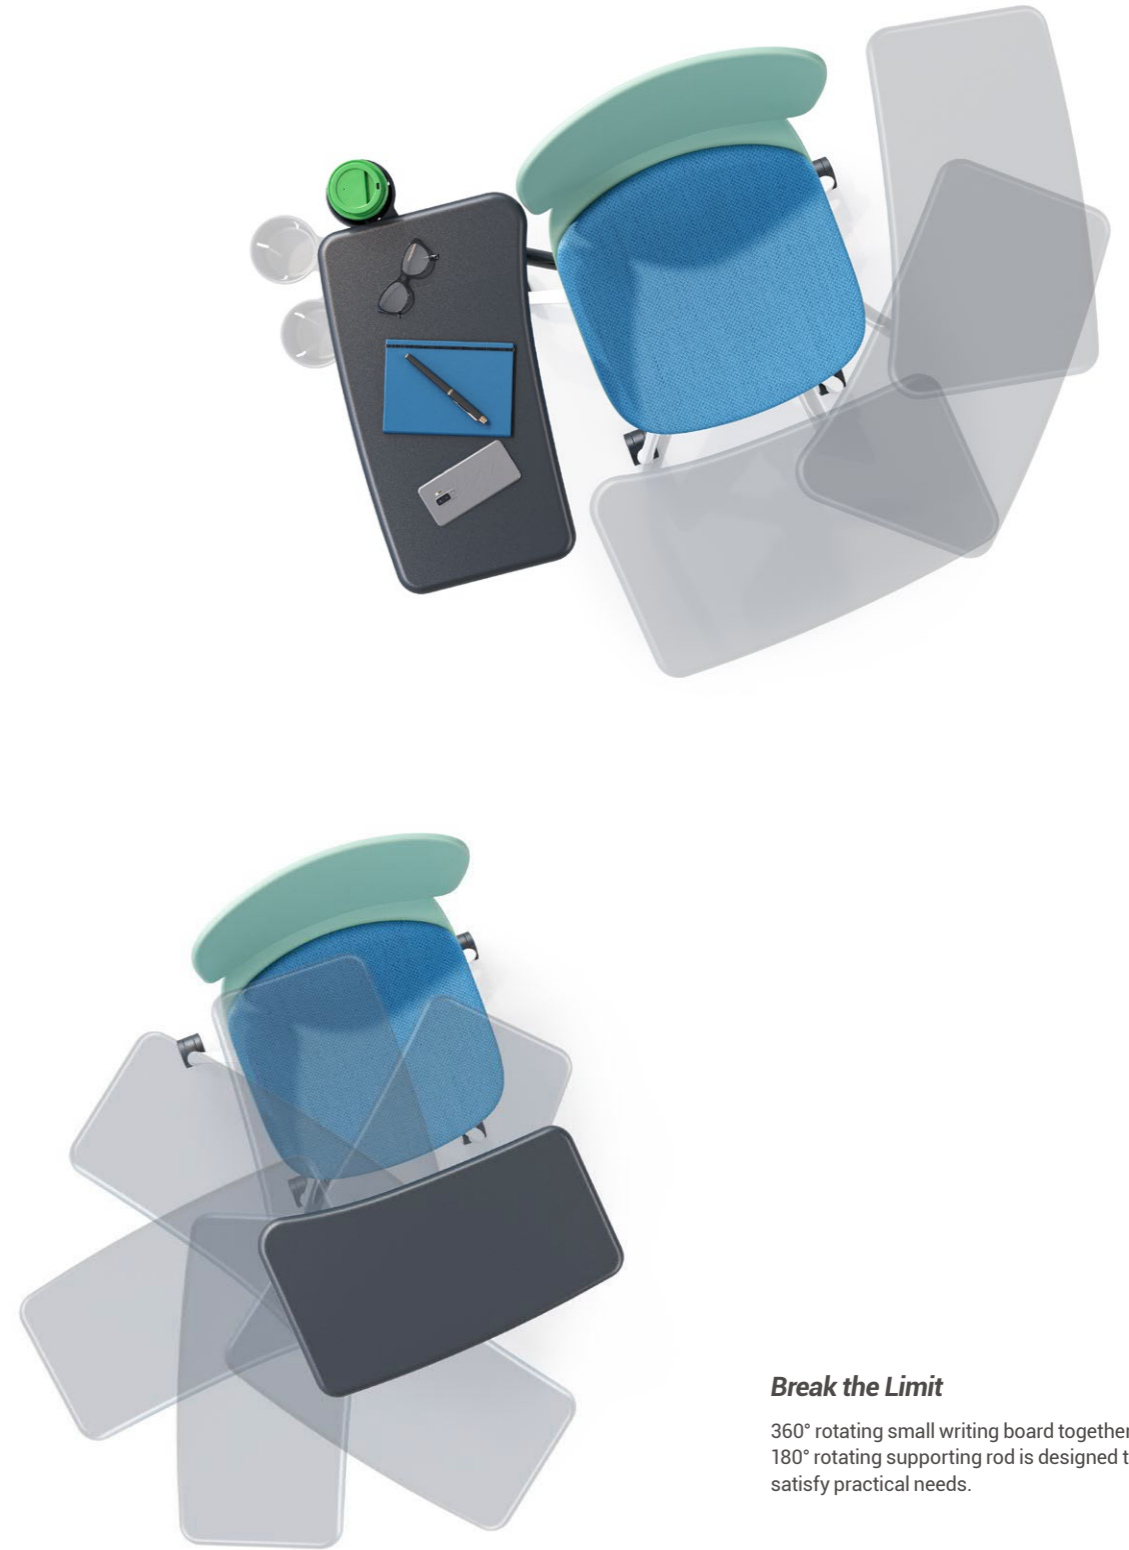

## ***A Charming Beauty***

The slim and long legs give Model a commanding presence, while the foam-made seat cushion shows its tenderness.

***Color Meets  
Comfort***

## Anything but Ordinary

Model can either harmonize with desks or simply stands alone as it can be configured with a writing board.

**Break the Limit**

360° rotating small writing board together with 180° rotating supporting rod is designed to satisfy practical needs.