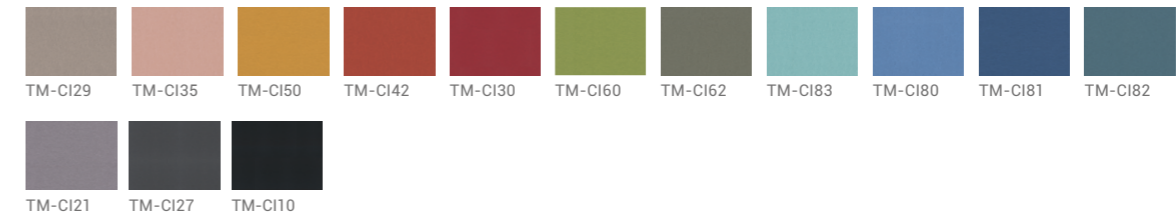

Given that products may be updated constantly, no further notice will be given in regard of changes in specification, and the real product shall be considered as final.