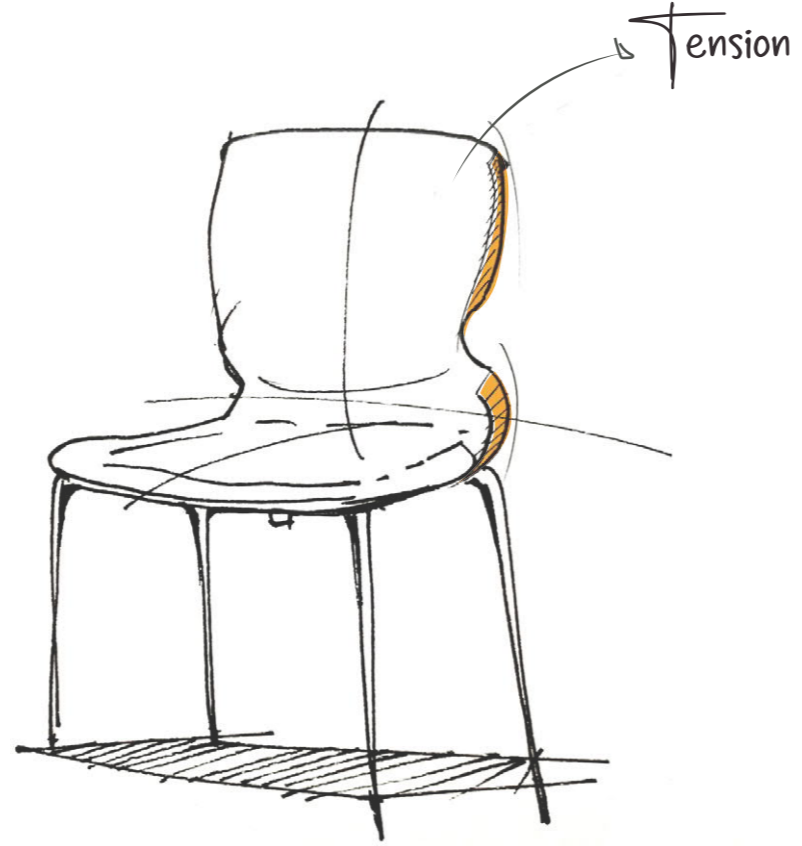

***Distinctive in Its Details***

Poetic curves give you appropriate "push back" when you recline, and the unique armrest design makes it possible for this chair to be placed on the desk, bringing many conveniences for clean-up.

# **Beautiful** *anywhere*

Model introduces distinctive Chinese fashion elements to modern workplaces. By cooperating with Mold Company, we make fish scale texture a symbol of the Model chair.

*Remarkable flexibility*

## ***Always Ready to Bounce Back***

---

---

Crafted with highly resilient PP, the backrest holds up your body and bounces back intuitively.