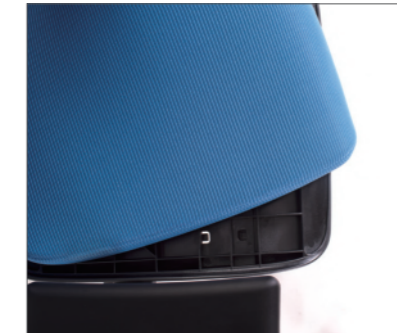

Lean Backward to Embrace Health

全面支撑 关键支撑点有效分解颈腰椎压力

Full Support
Key supporting points effectively alleviate the pressure on the cervical and lumbar vertebra.

同步倾仰 确保坐姿灵活舒适，让身体彻底放松

Simultaneous leaning
Ensure flexible and comfortable sitting posture and completely relaxed body.

九处调节 处处契合

云格集优雅与智能于一身，全方位的灵活调节功能，适应各种坐姿变化；柔美流畅的S型线条，身体随时保持最舒适的状态。

座椅头枕调节
The radius of the lumbar

座椅倾仰度调节
Leaning angle adjustment

腰靠前后上下调节
The waist cushion adjustment back, forth, up and down

座椅高度调节
The chair height adjustment

扶手上下调节
The armrest adjustment up and down

扶手左右调节
The armrest adjustment right and left

座面前后滑动调节
The seat surface sliding adjustment back and forth

可更换座套
The seat cover can be changed

donati自负重底盘
Donati self-load base