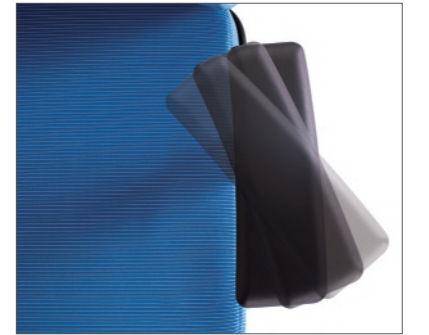

扶手左右调节
The armrest adjustment right and left