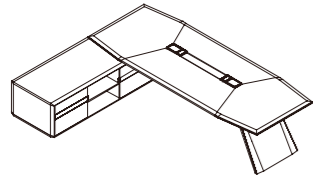

班台 / Executive desk

ED88L/R
W3200*D2250*H760(mm)
W2800*D2250*H760(mm)