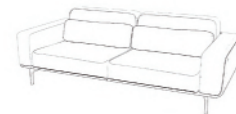

SD91.3.CN/WP/MR

三人位

半皮 / 水性皮 / 麻绒

Triple Seat Sofa

Half Leather/Artificial Leather with Waterborne Finishing/Fabric

2100*950*900*400

SD91.4.CN/WP/MR

四人位

半皮 / 水性皮 / 麻绒

Quadruple Seat Sofa

Half Leather/Artificial Leather with Waterborne Finishing/Fabric

2500*950*900*400

SD91

SE60

单人位 Single Seat Sofa

两人位 Double Seat Sofa