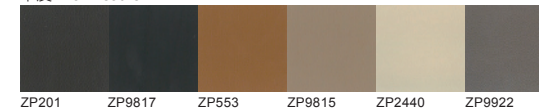

德慕系列

德慕沙发“坐”拥商务空间

德慕沙发风格简约、线条明朗、极具商务感，皮质、麻绒、木质、金属等优质材质搭配提升品质感。模块化设计既方便拆装，又在细节把控上做到精益求精，让沙发的每一个细节都经得起审视。

Demo Sofa Creates a Business Space

With concise style and clear cut lines, Demo sofa brings a strong sense of business to office. Leather, fabric, wood, metal, all such fine material effortlessly improve the quality of sofa.

Modular design makes it easy to assemble and disassemble, perfecting every detail.

沙发座 / 扶手 / 后背 Seat Cushion/Arm Rest/Back Rest

半皮 Half Leather