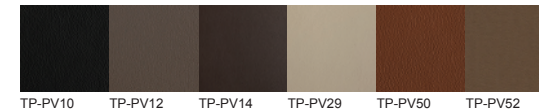

水性皮 Artificial Leather with Waterborne Finishing