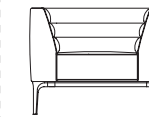

三人位 Triple Seat Sofa

沙发座 / 扶手 / 后背 Seat Cushion/Arm Rest/Back Rest

半皮 Half Leather

水性皮 Artificial Leather with Waterborne Finishing

麻绒 Fabric

SM-NA26B

SM-NA27B

SM-NA82B

SE60.1.CN/WP/MR

单人位

半皮 / 水性皮 / 麻绒

Single Seat Sofa

Half Leather/Artificial Leather with Waterborne Finishing/Fabric

900W*800D*780H

SE60.2.CN/WP/MR

两人位