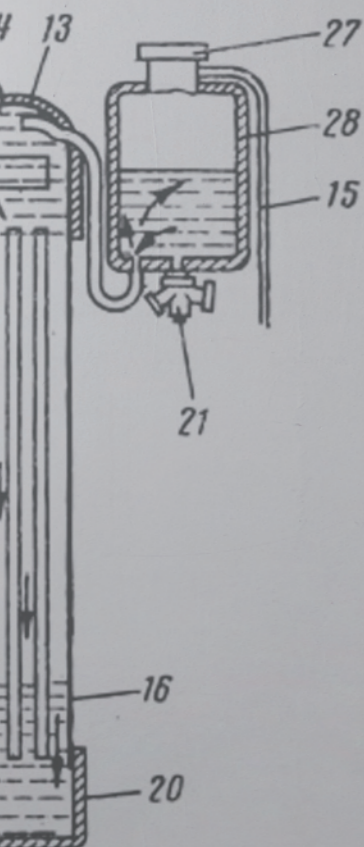

Elegant as A Dolphin

海豚般优雅 菱纹腰托给腰部全力支持

香奈儿菱格纹腰托 时尚有品

腰托最宽处 92mm，最窄处 55mm，好像一双成年人的手掌，轻轻托住你的腰。设计运用香奈儿经典菱纹格的美学元素，时尚又有质感。多种色彩弹力网面料，与皮质、金属等不同元素混合搭配，匹配不同企业形象色。

Chanel Element Lumbar Support

The lumbar support is 92mm at its widest and 55mm at its narrowest. In addition to the strong support it offers, it is designed with trapezoidal grids inspired by the Chanel stitches, making spaces more stylish. Elastic fabric of various colors matches with leather, metal and other elements to show off your unique corporate ID.

CDP60TW
W575*D575*H865(mm)

CDP62TW
W575*D570*H875(mm)

CDP70PGW
W575*D575*H920(mm)

CDP61TW
W575*D575*H865(mm)

CDP63TW
W575*D570*H875(mm)

CDP71GW
W575*D575*H920(mm)

CDP66BW
W575*D575*H1025(mm)

CDP67BW
W575*D575*H1025(mm)