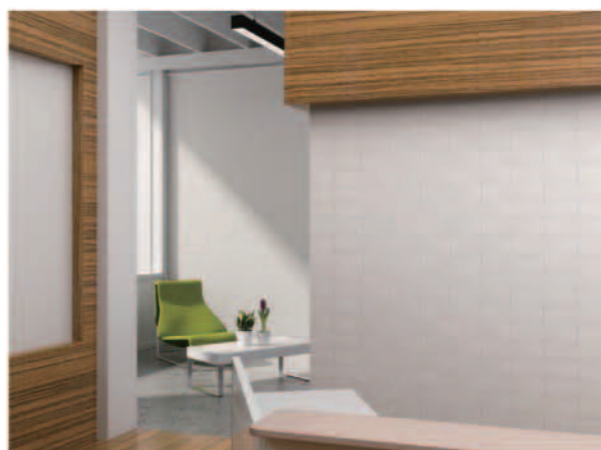

The reception space A with distinctive and compacted designs, strong and flexible comprehensive capacity offers a comfortable work environment, where perform tasks with efficient help.

接待空间B

全封闭接待空间，线条流畅简洁，私密感良好。无论何时，接待人员都能展现工作的专业和真诚的微笑。

Reception Space B

Enclosed reception space B, with fluent and concise line, give a good sense of privacy. No matter when, the receptionist can show their professional work and sincere smile

B

120° 120度转角完美展现接待系列产品。
The 120 degree angle shows the series of the reception products perfectly.