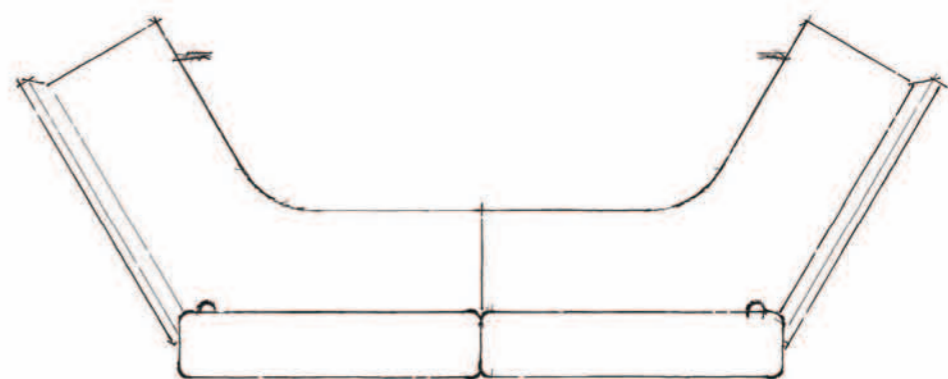

Reception Space B

Enclosed reception space B, with fluent and concise line, give a good sense of privacy. No matter when, the receptionist can show their professional work and sincere smile

B

120° 120度转角完美展现接待系列产品。
The 120 degree angle shows the series of the reception products perfectly.