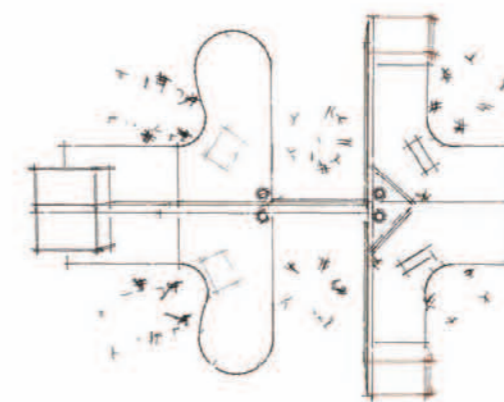

侧边衣柜让办公与生活完美融合
Side chest makes the working and life mixing together perfectly.

屏风组合完美拼接
Screen combinations connect perfectly.

卷帘门储物柜
Cabinet with roller shutter door

屏风厚加薄组合
thick & thin combination

电镀烫印Logo,低调展现设计特质。
Electroplating logo display the design Characteristic