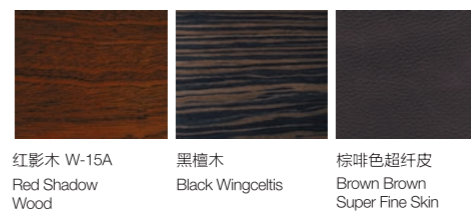

材质 Material

54696103107

Sunon 圣奥