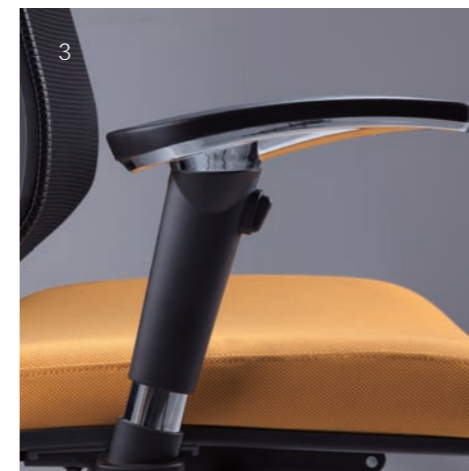

Wisdom and intelligence, wisdom is in the nature.
With users as the core, imitate human spinal curvature,
proper protect users' waist and neck.
Vogue is a office assistant full of intelligence.

1. 升降头枕
2. 升降腰托
3. 可升降扶手
4. 意大利DONATI自重式倾仰机构

1. Adjustable headrest
2. Adjustable waist support
3. Adjustable arm
4. Self-weight reclining (Dead load tilting) mechanism, of Italian DONATI.

引进意大利DONATI品牌倾仰机构，通过旋钮控制，可帮助用户调节倾仰力度的大小。无需费力后靠，轻松通过使用者的自重完成倾仰动作，轻松调节坐姿。

Italian DONATI Brand tilting mechanism Introduced, by using control knob, user could adjust the leaning tension. Without any strength, the user's weight could accomplish forward and backward action, to adjust sitting easily.