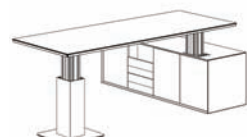

www.sunon-china.com
服务热线: 4008 600 666

Negotiation table & sofa and tea table: conversation in harmony.....

休闲沙发系列，凭借直线和曲线的默契，红色与白色的映衬，轻松点缀现代办公空间，静享愉悦工作心情。洽谈桌系列，延续 lwork 一贯的简约、质感。一平方米的精緻洽谈平台，让使用者轻松心意相通。

The leisure sofa is designed with straight lines and curves. The white color and red color set off each other and decorate the modern office, where you can enjoy a pleasant work. The negotiation table continues the simple characteristics and the quality sense of lwork. The users can have a good communication on the delicate one-square meter negotiation platform.

Executive Table 大班台

EI80(L) 大班台 Executive Table
2680(W)*2100(D)*760(H)
2480(W)*2100(D)*760(H)
2280(W)*2100(D)*760(H)

EI88(L) 大班台 Executive Table
2680(W)*2100(D)*740-1200(H)
2480(W)*2100(D)*740-1200(H)
2280(W)*2100(D)*740-1200(H)