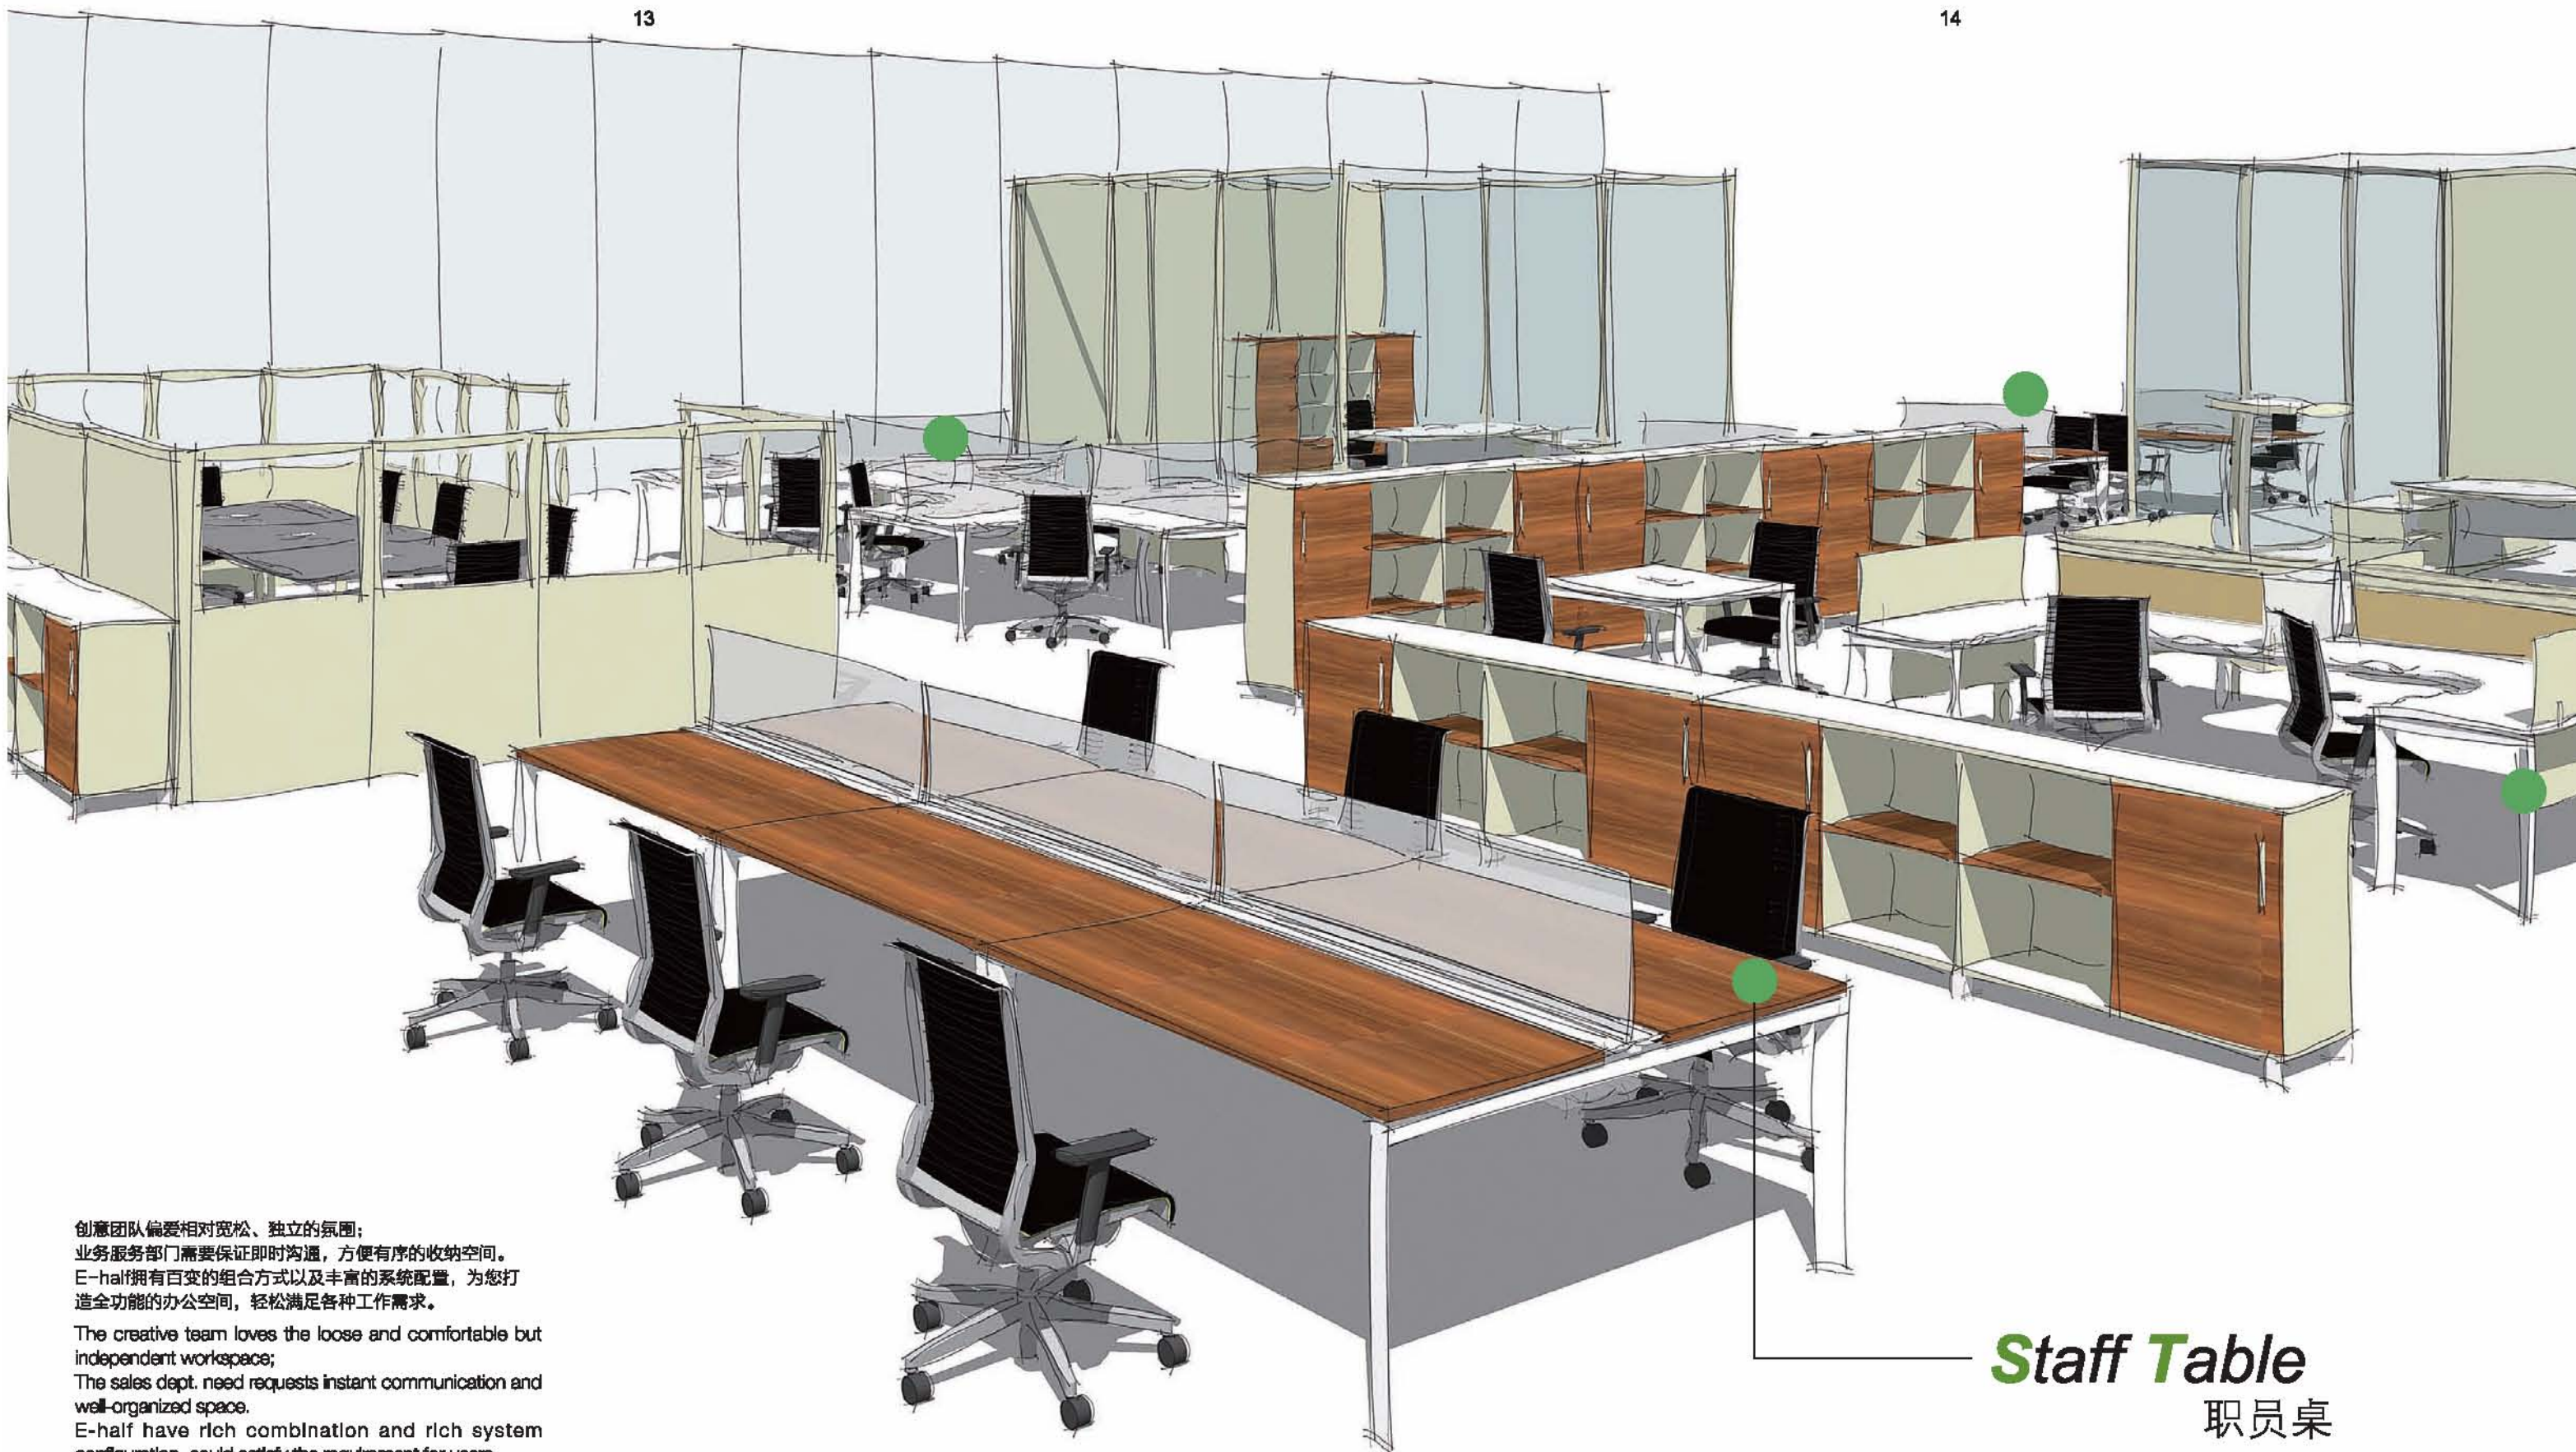

13

14

创意团队偏爱相对宽松、独立的氛围；
业务服务部门需要保证即时沟通，方便有序的收纳空间。
E-half拥有百变的组合方式以及丰富的系统配置，为您打造全功能的办公空间，轻松满足各种工作需求。

The creative team loves the loose and comfortable but independent workspace;
The sales dept. need requests instant communication and well-organized space.
E-half have rich combination and rich system configuration, could satisfy the requirement for users.

Staff Table
职员桌