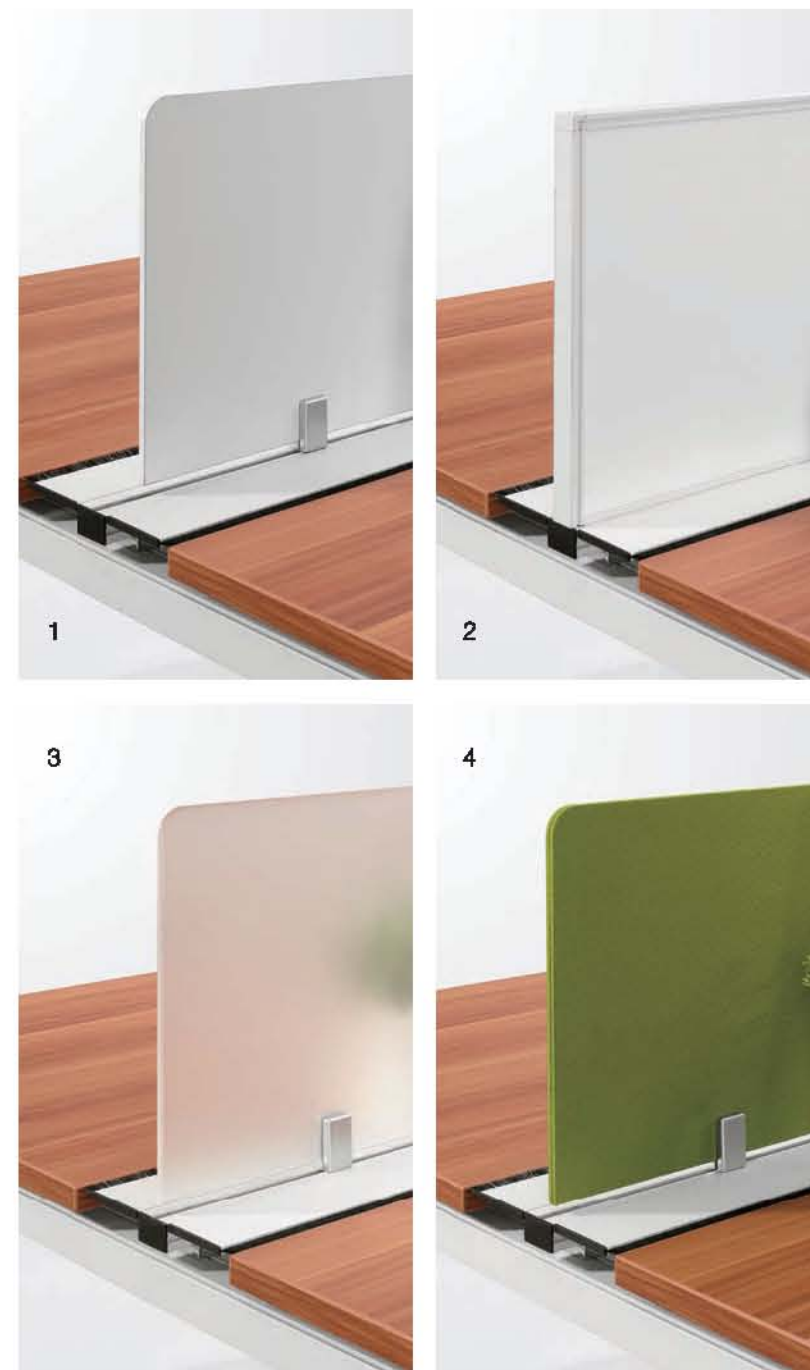

17

18

延续E-half的三棱造型桌腿和凌空桌面，保证办公环境的一致。有活动柜、固定柜等多种配置选择。

选配活动隔板，用于相邻员工位之间，既保证工作的私密性，也可区分组别。Triangular leg and suspending desktop, make the office much more harmonious. Mobile pedestal and fixed pedestal is for choice. The optional movable thin screen is used for the person sitting next to, not only making sure the privacy, but also distinguishing the group.

E-half NEW改变最大之处在于强大的屏风系统。通过整合市场欢迎度高的屏风，确保其与桌面接口的一致，让桌屏安装现场更便捷，用户选择更丰富。

The strong screen system is another feature for E-half NEW, with the universal height of screen from the market, easily assembling and abundant choice for material for users.

活动隔板
Movable screen

多功能横梁
Multi-functional hanging beam

- | | |
|----------|-------------------------------------|
| 1. 板式薄屏 | 1. Thin screen in melamine |
| 2. 铝框屏 | 2. Screen with aluminum alloy frame |
| 3. 亚克力薄屏 | 3. Thin Screen in acrylic |
| 4. 布艺薄屏 | 4. Thin screen with fabric finish |