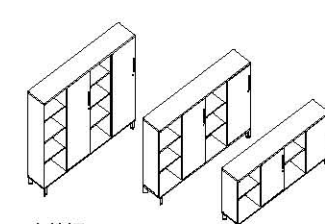

文件柜
DE96
2352(W)*437(D)*880(H)
2352(W)*437(D)*1278(H)
2352(W)*437(D)*1584(H)

Accessories