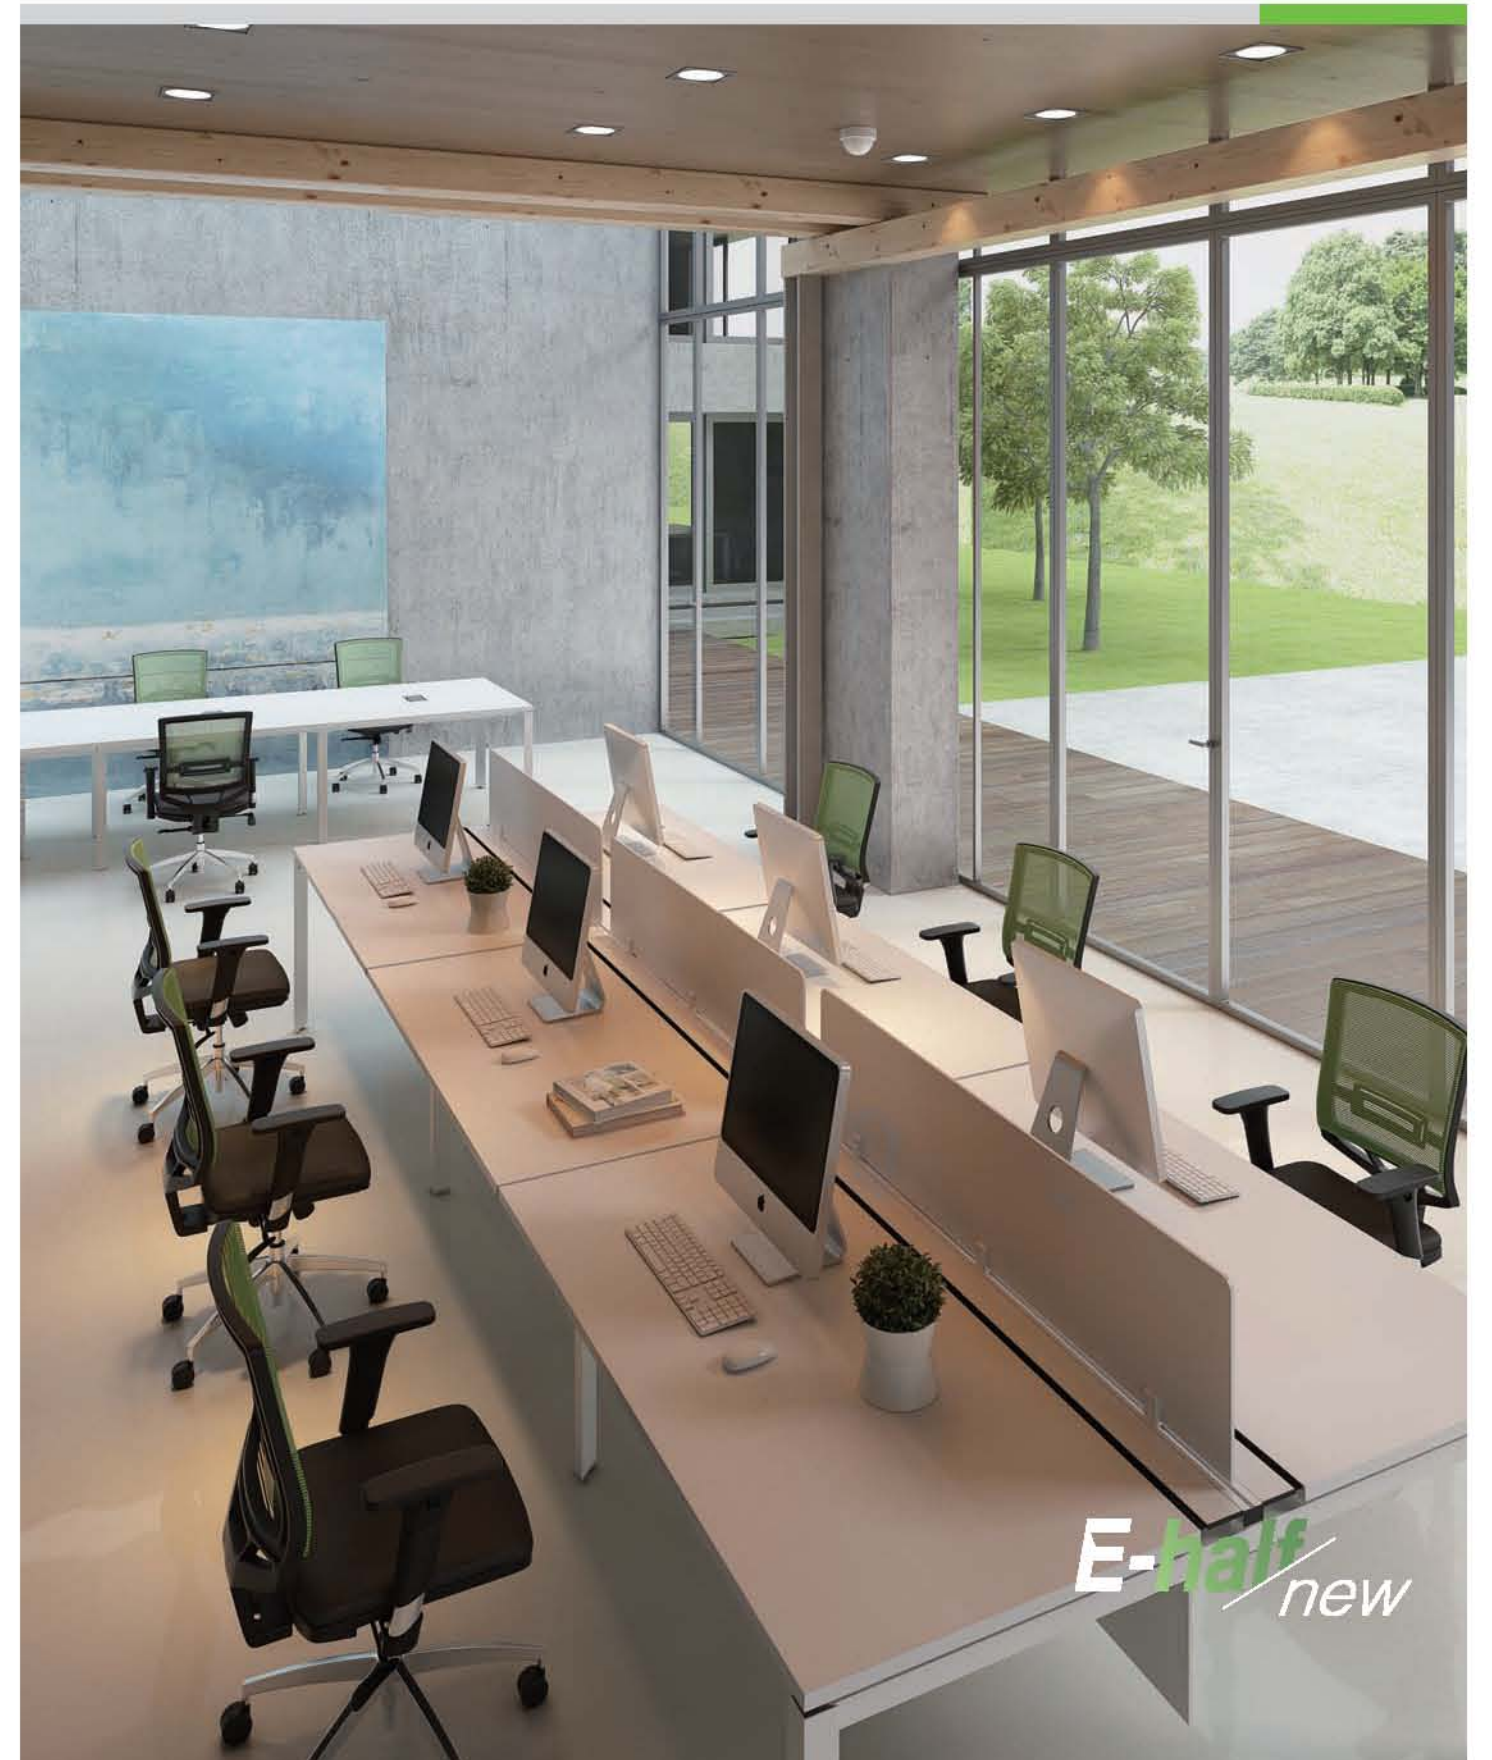

Sunon 圣奥

总部地址

中国·杭州市钱江新城市民街200号 圣奥中央商务大厦

Company Address

NO.200 Citizen Street, Sunon Central Mansion qianjiang CBD, Hangzhou, China

TEL: +86 571 88166666 +86 571 87171168 PC: 310020

萧山生产基地

中国·杭州市萧山经济技术开发区宁东路35号

Xiaoshan Production Base

NO.35 Ningdong Road, Xiaoshan Eco&Tec Zone, Hangzhou, China

TEL: +86 571 82833568 PC: 311200

海宁生产基地

中国·浙江省海宁市尖山新区安仁路6号

Haining Production Base

NO.6 Anren Road, Jianshan New Area, Haining, Zhejiang, China

TEL: +86 573 87800900 PC: 314415

www.isunon.com

服务热线: 4008 600 666