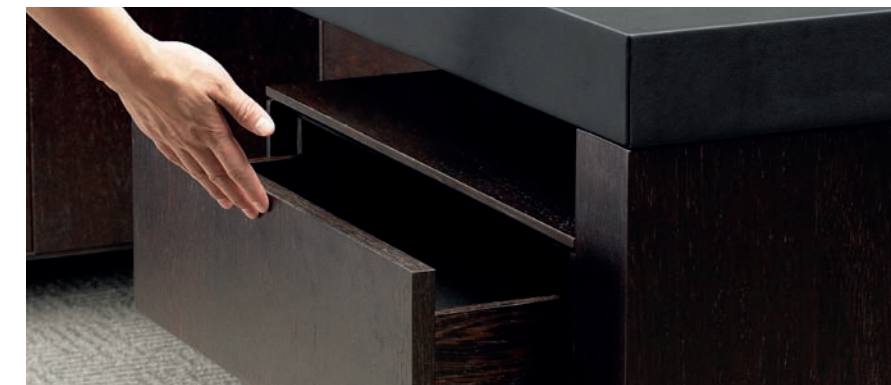

Intelligent Switching System

Without the superfluous negative handle, the details highlighting the conciseness style of Leading. You just need gently touch the pop-up drawer, it will bring you another more elegant and pleasant experience to your work.