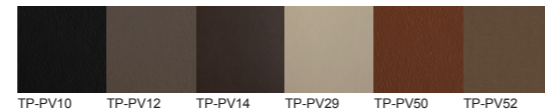

WWW.ISUNON.COM

V1-201806P2-1000

Sunon 圣奥

Sofa Catalogue
沙发系列合集

沙发座/扶手/后背 Seat Cushion/Arm Rest/Back Rest

水性皮 Artificial Leather with Waterborne Finishing

半皮 Half Leather

麻绒 Fabric 红影木 Sapele

S631.1.MR/WP/CN

单人位

麻绒/水性皮/半皮

实木标准色 W-15A

Single Seat Sofa

Fabric/Artificial Leather with Waterborne Finishing/

Half Leather

Standard Wood Color W-15A