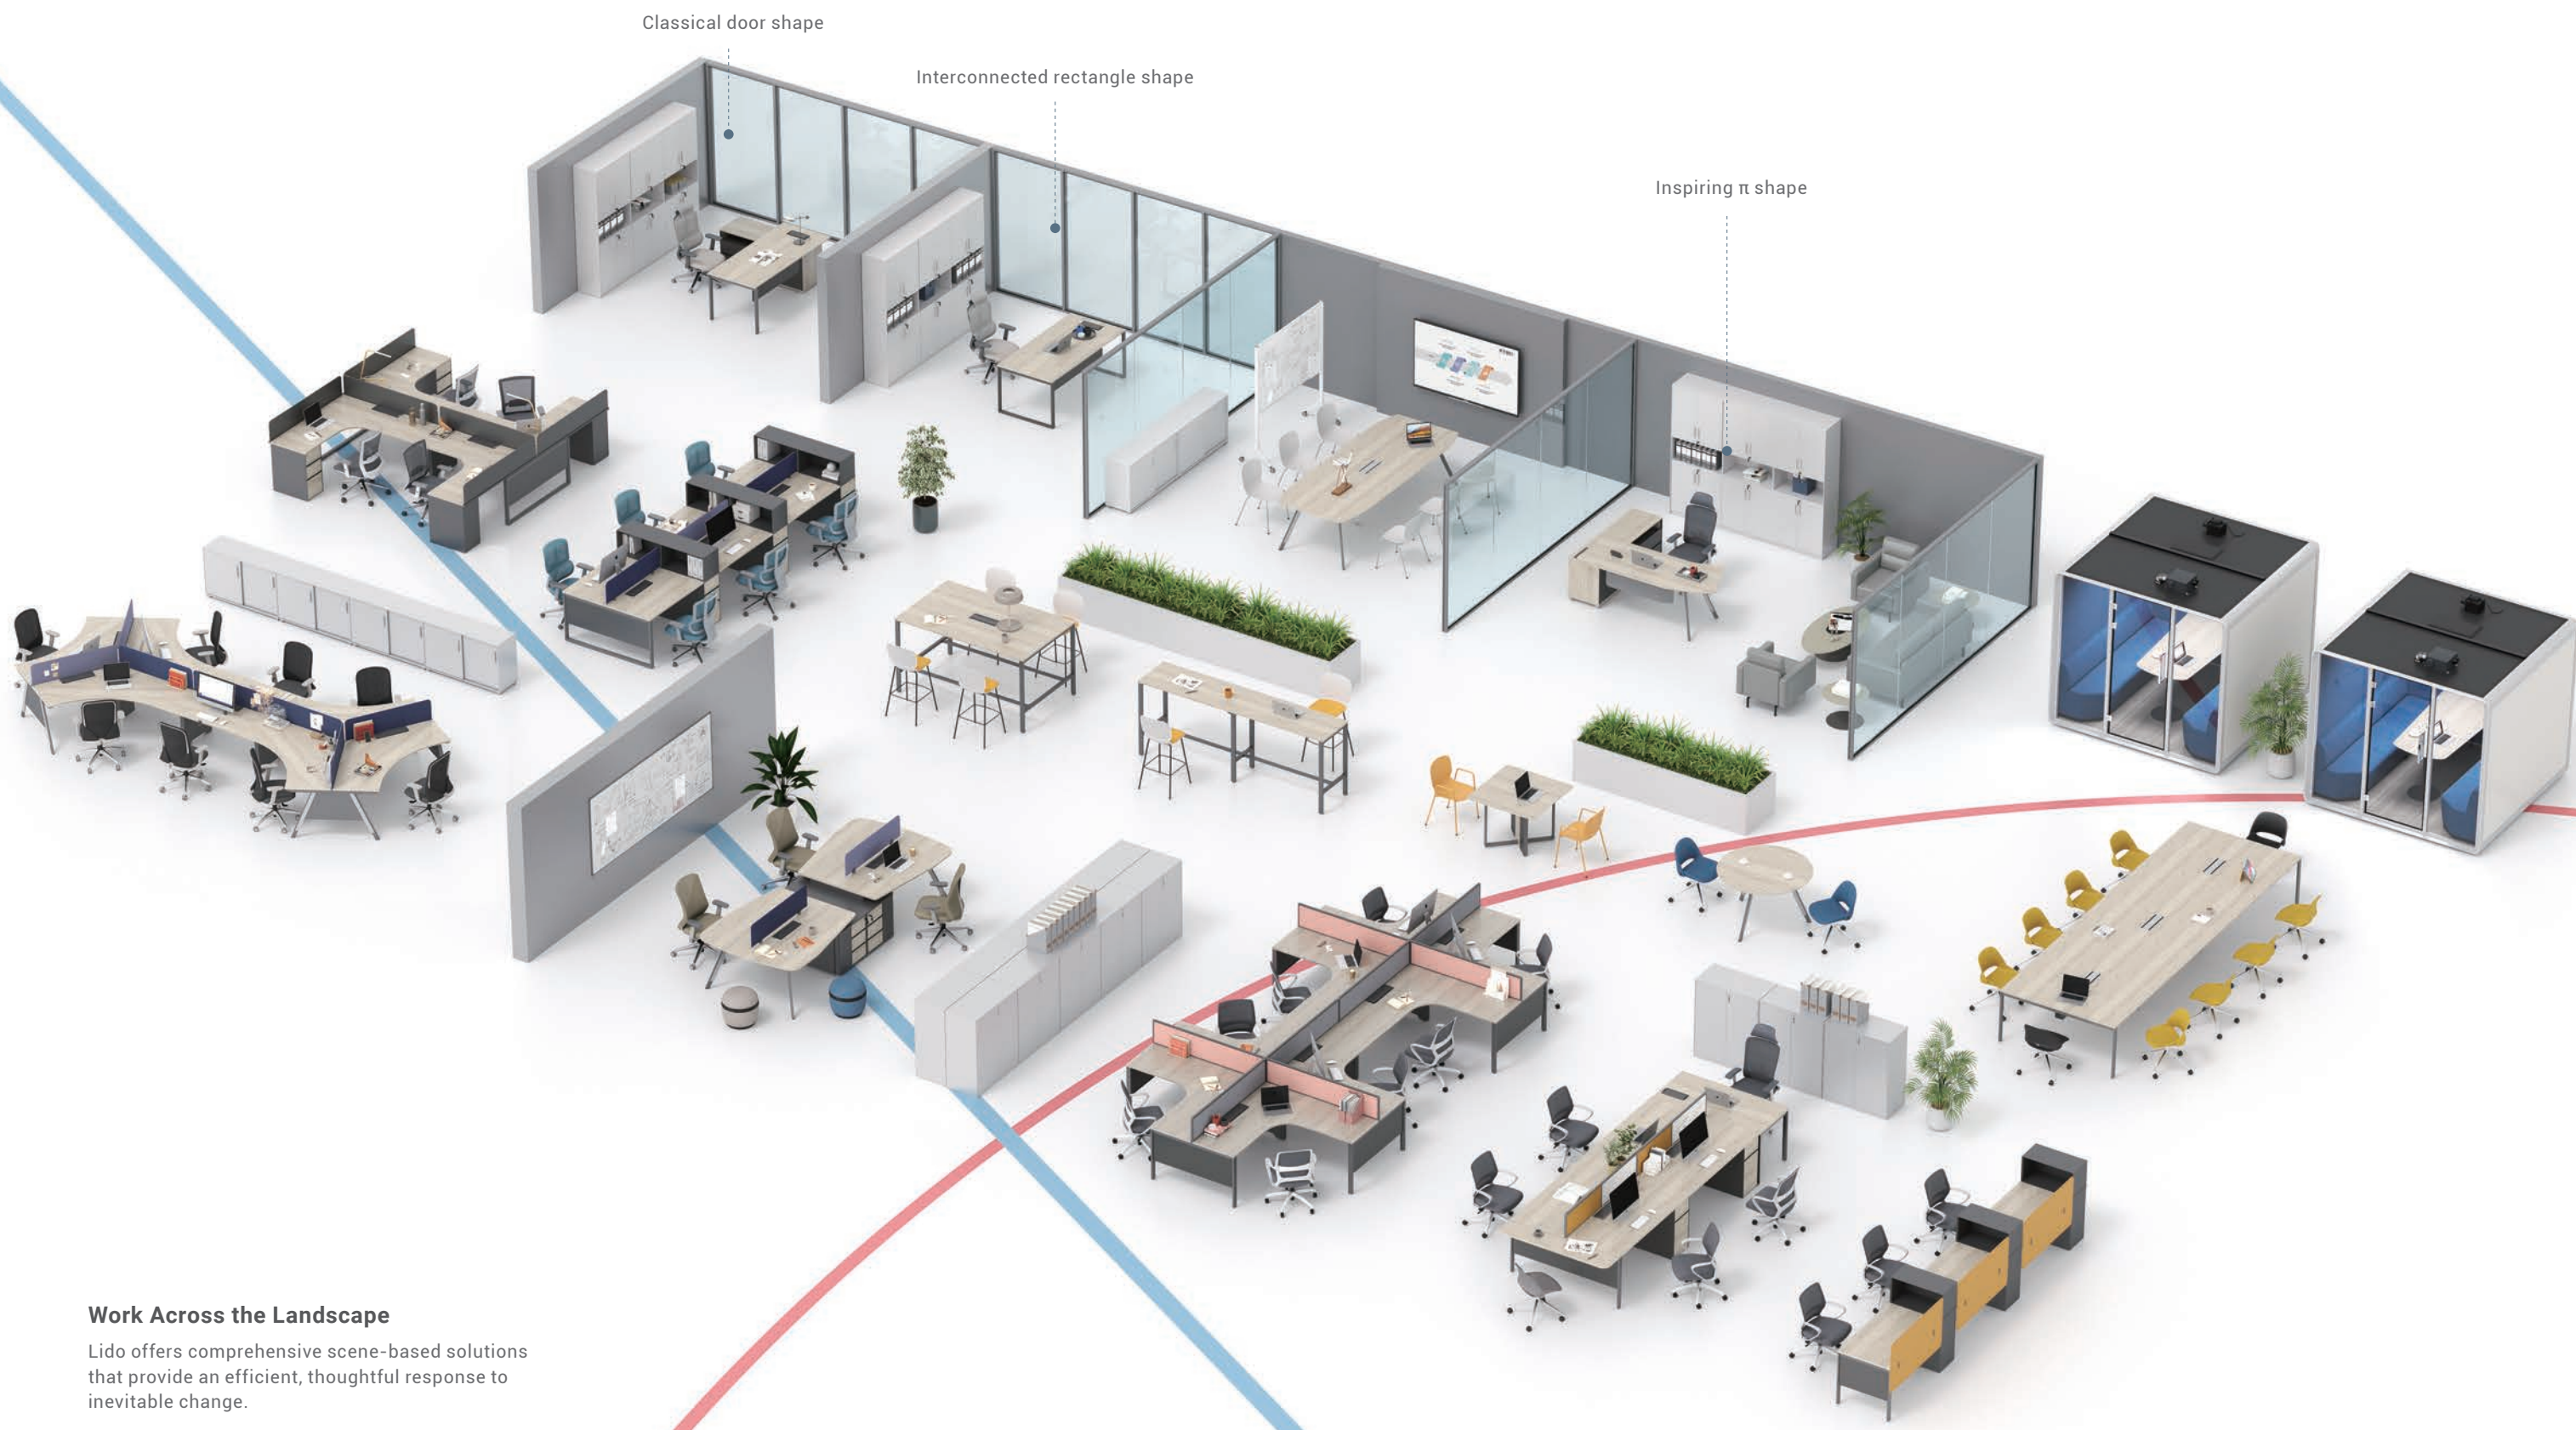

    @sunonfurniture

www.sunonglobal.com

info@isunon.com

LIDO

Sunón

The conference table comes in a minimalist style and is designed for enhanced meeting efficiency.

High Desk for Leisure Talk

Informal talks, team discussion or a pause for relaxation, this place is designed for a leisure moment.

Scale Up Easily

A combination of basic types and extended types makes it easy for you to reconfigure your layout.

Classical door shape

Interconnected rectangle shape

Inspiring π shape

Work Across the Landscape