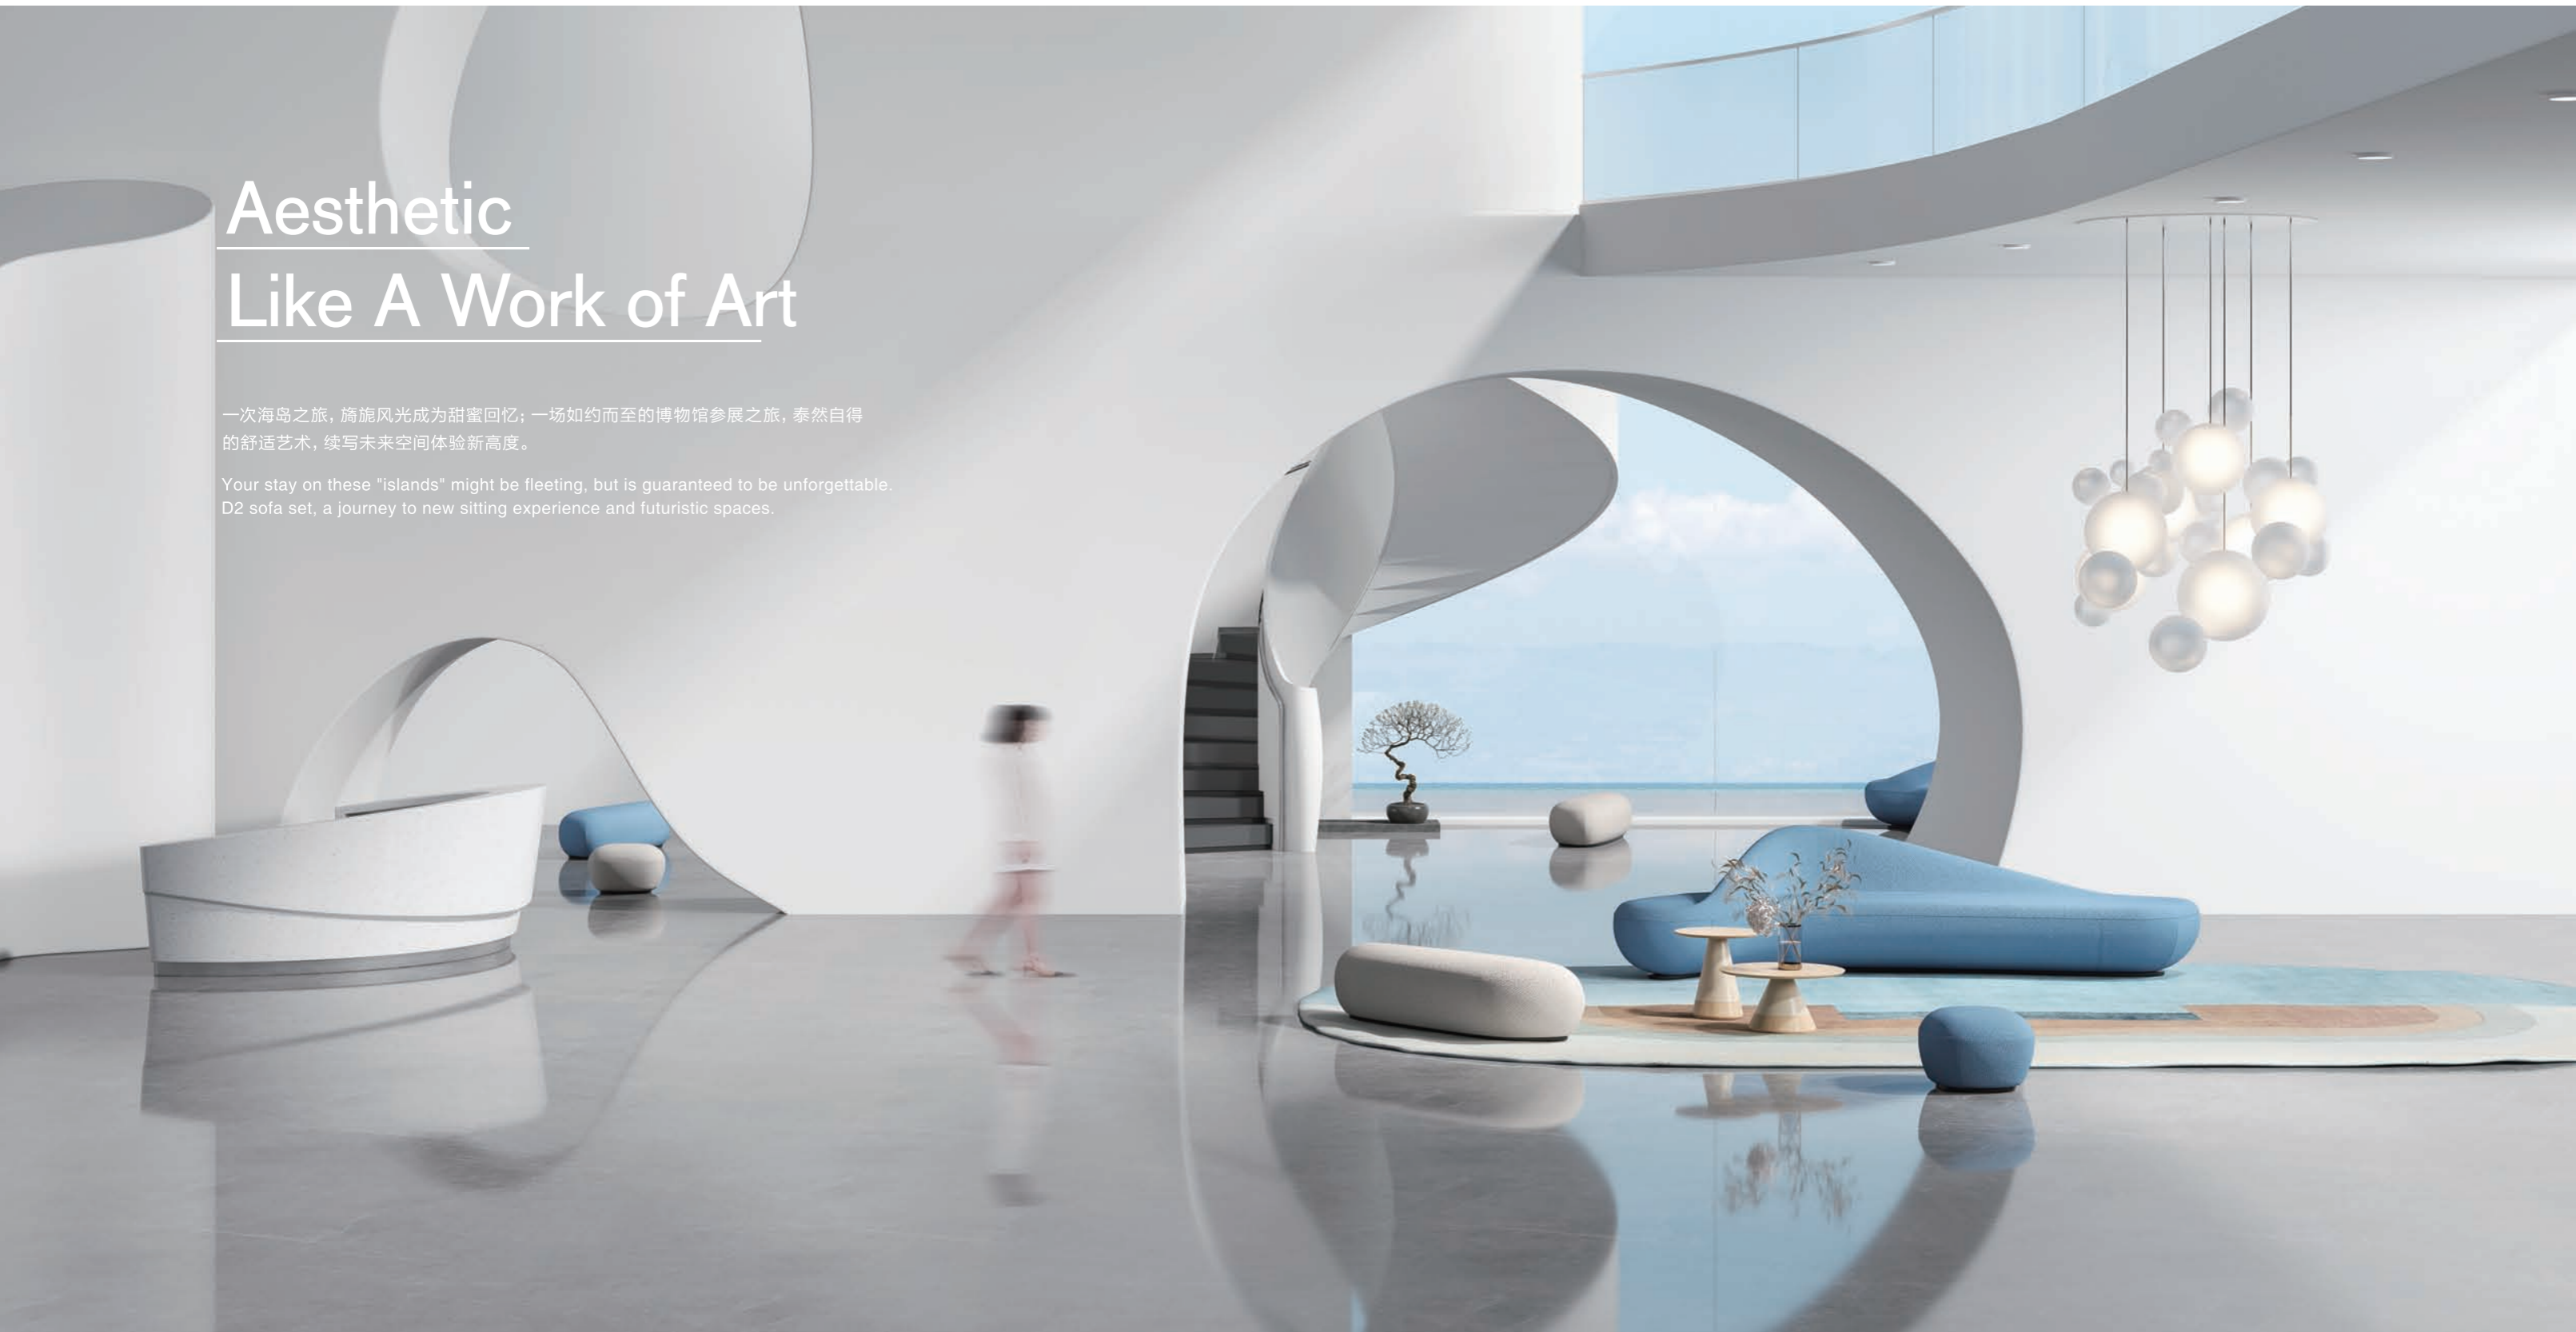

纵横高弹面料，贴肤柔软又防水

有别于传统沙发面料，更亲肤、柔软。纵横纹高弹力提升包覆贴合感，弧形座沿平整过度，美观无暇；表面防水涂层，水渍一抹无痕，风雨里处变不惊，杯盏间，临危不乱，置身艺术展览馆，还可化解无意淋洒咖啡的尴尬。

Skin-friendly and Water-proof Elastic Fabric

Smoother, softer, and more resilient, these are most testers' first impression of D2 sofa surface. High elastic interweaved fabric with a further waterproof coating is adopted to enhance both sitting experience and practicability. Free from water and coffee stains and stay clean and beautiful for each of your confident moment.

得形于自然美，融工艺于科学美

背靠内嵌航天钢架，层次蜿蜒以柔化刚，凝塑挺阔外形；
 坐垫夯实木架结构，甄选海绵弹力柔软，如坐沙滩坐感；
 轨道式实木底座，防滑防潮，兼顾紧贴地面的视觉美感。

With Shape from Nature and Scientific Techniques

The aerospace steel frame inside the backrest and a solid wood frame shaping the seat combine into the overall firm and supportive sofa structure. Soft and elastic sponge is padded to imitate the sand beach sitting experience. The loop-shaped bottom wooden stand is also effective in skid and moist resistance. Natural beauty as it possesses, techniques hold it longer-lasting.

Aesthetic Like A Work of Art

一次海岛之旅，旖旎风光成为甜蜜回忆；一场如约而至的博物馆参展之旅，泰然自得的舒适艺术，续写未来空间体验新高度。

Your stay on these "islands" might be fleeting, but is guaranteed to be unforgettable. D2 sofa set, a journey to new sitting experience and futuristic spaces.

Visual and Tactile Elegance

夏日晨光，窗外海浪涛涛起伏，两三人相聚甚欢，宽阔明亮的空间里，褪凡庸为精致，唤醒身体活力，畅谈未来办公新时尚。

In offices, at home, or in any places you might be, once you decide to sit, D3 sofa can serve as a comfort provider, space delighter, and personality reflector.